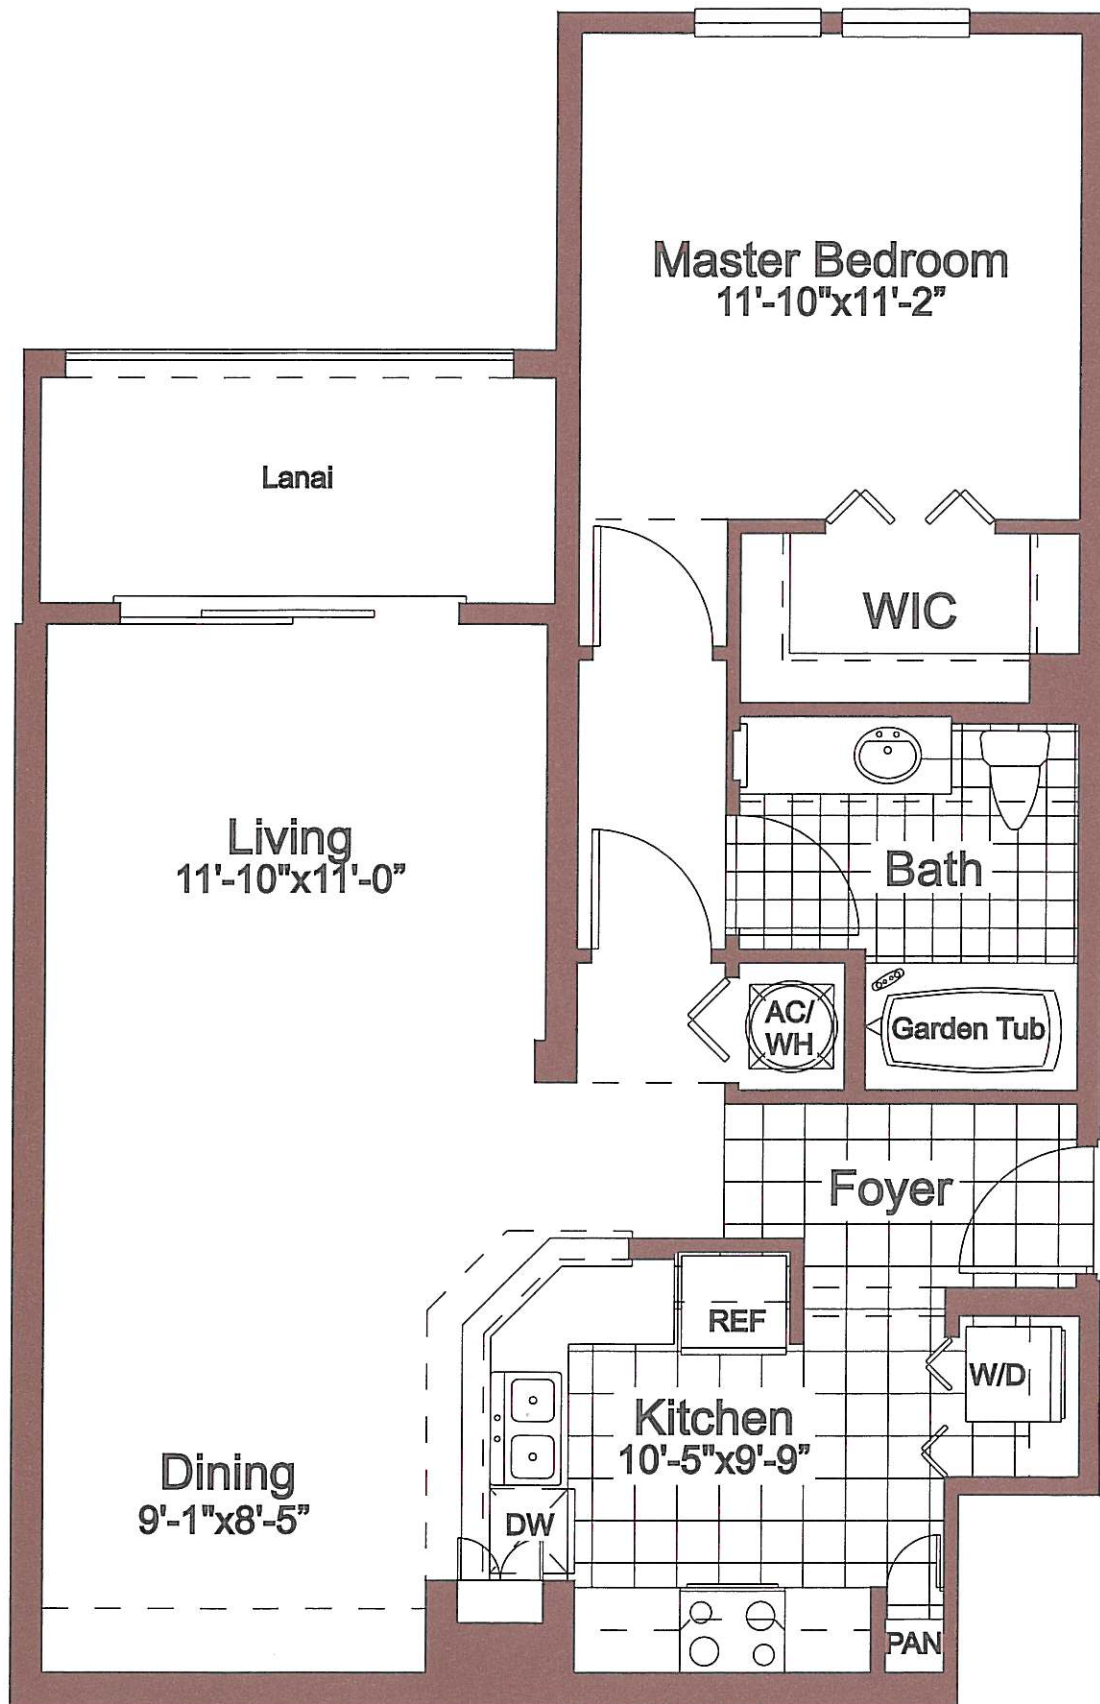

Sierra Grande

at Naples

Desk w/
Shelves

Expanded living space (some homes)
74 sq. ft.

Expanded master bedroom (some homes)
34 sq. ft.

The Merced	1 bedroom 1 bath 826 sq. ft
-------------------	-----------------------------------